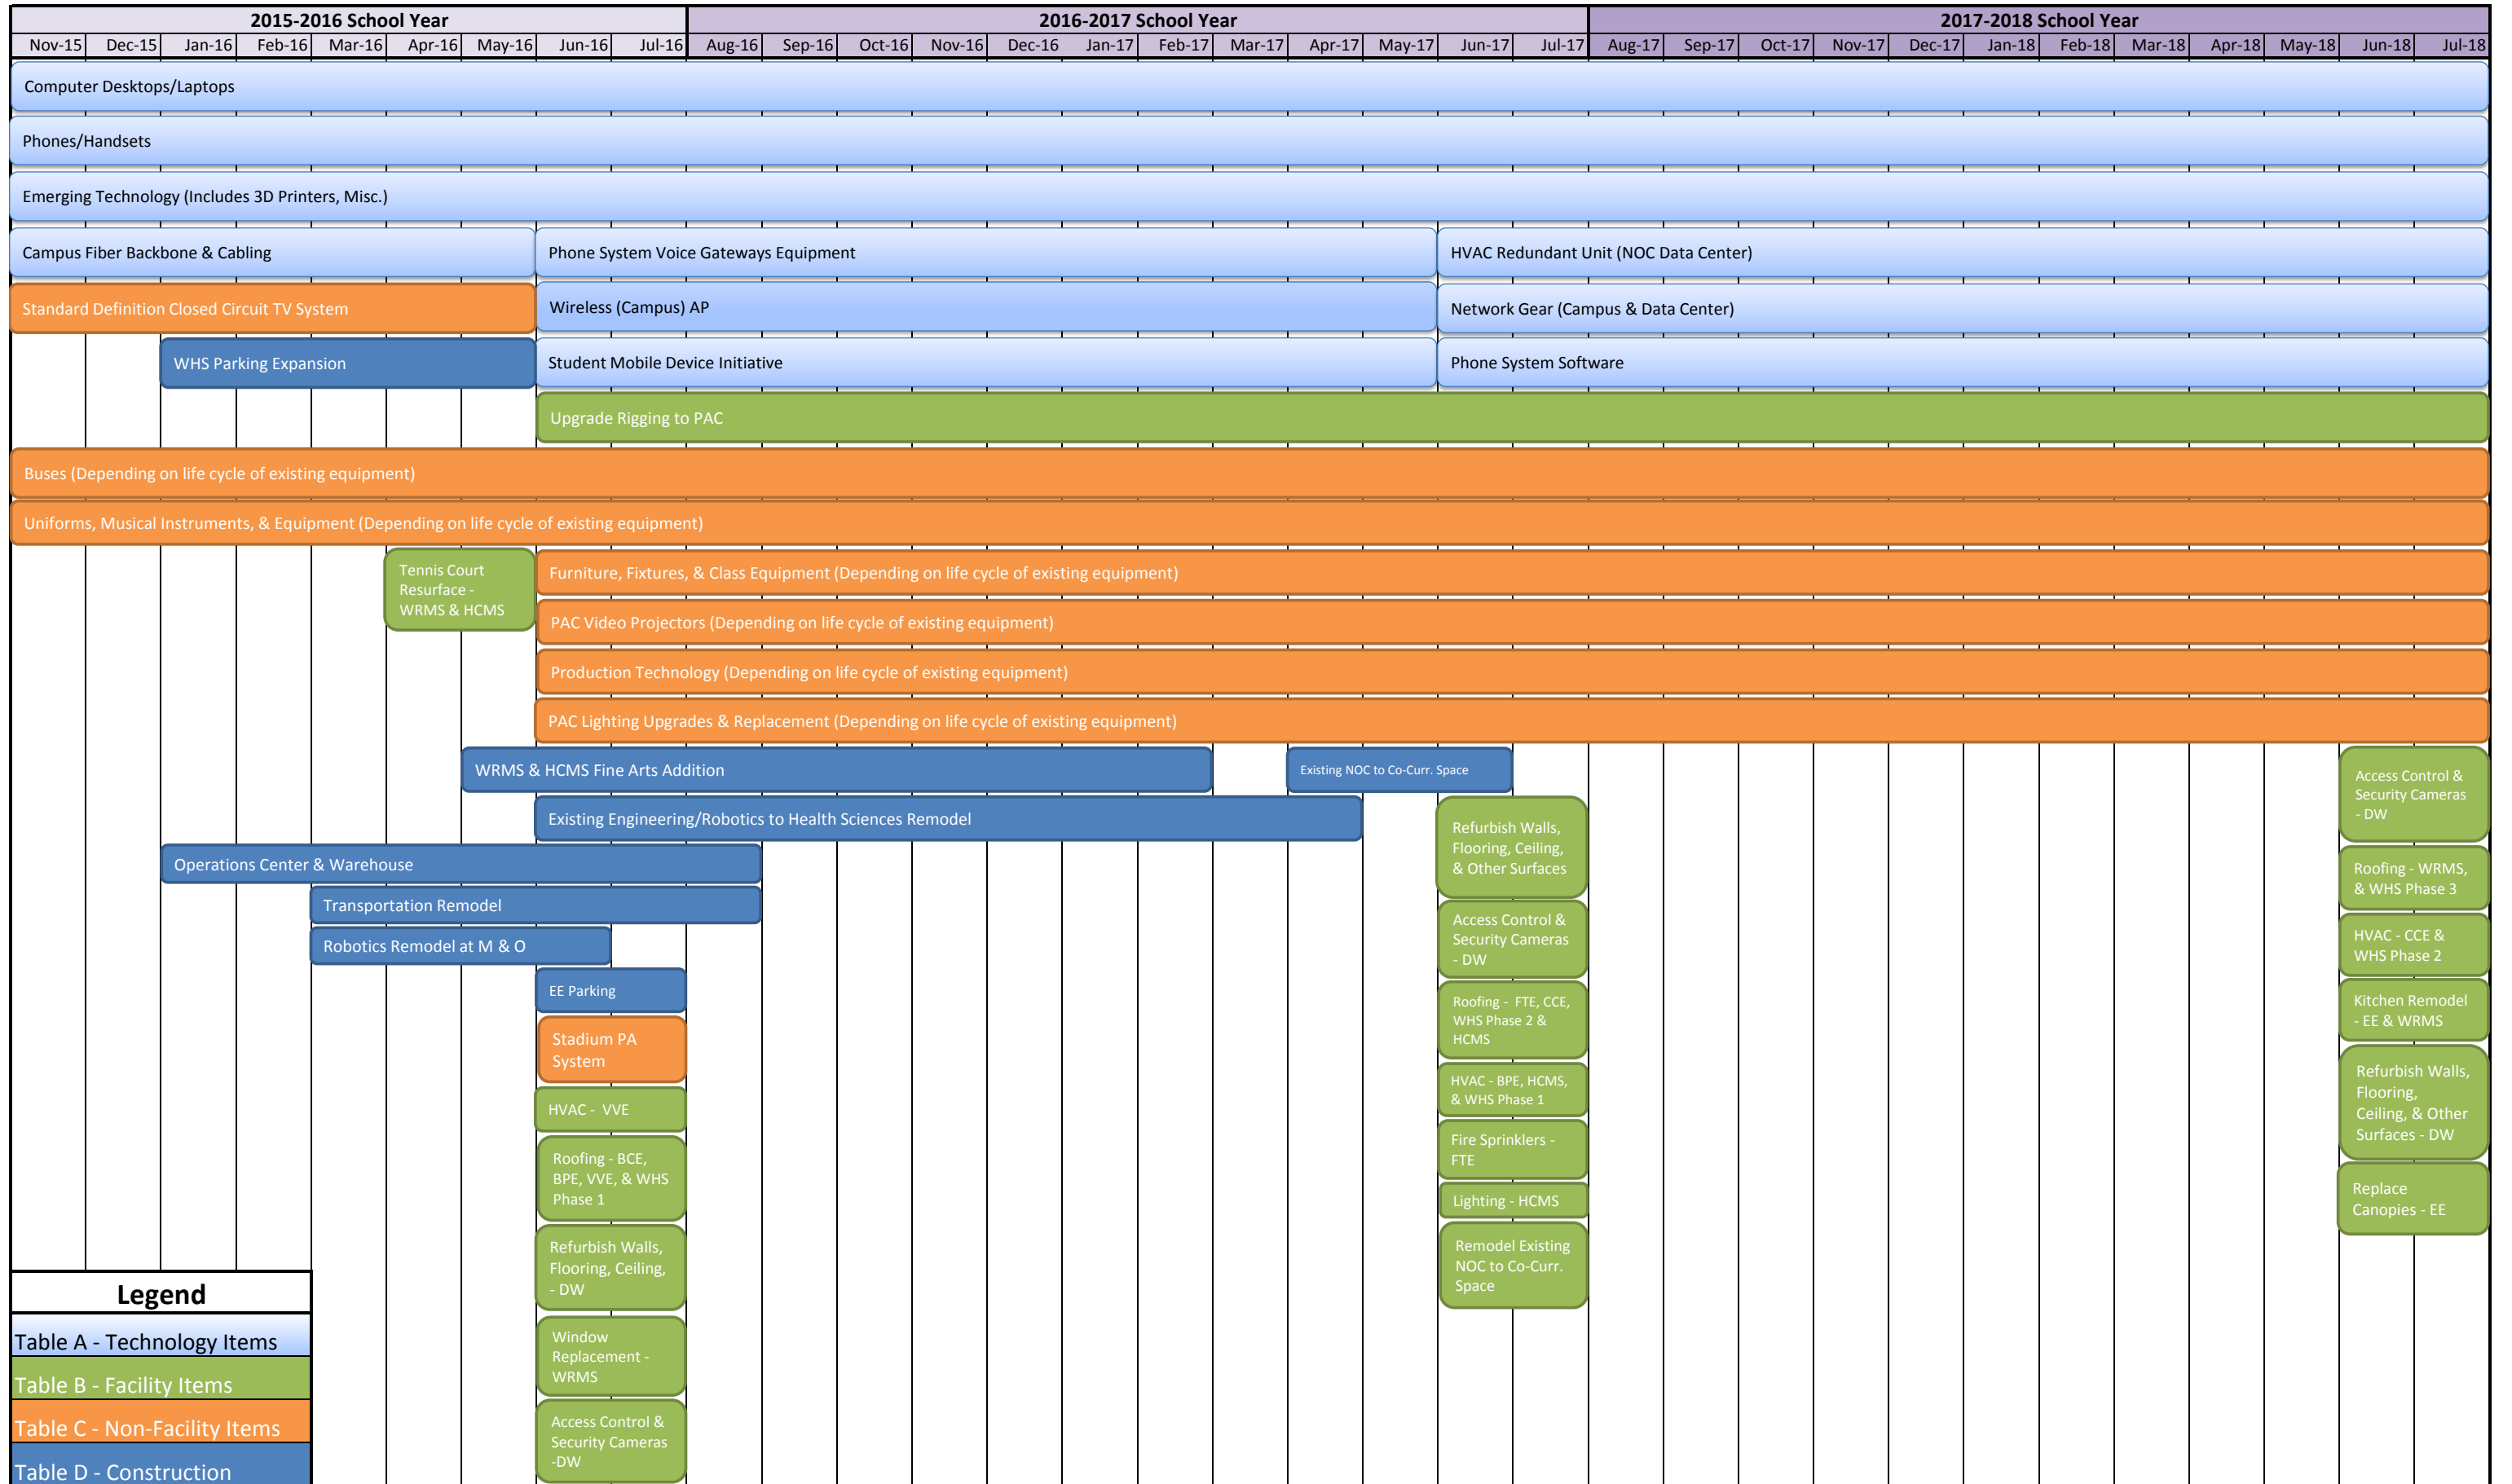

2015 Bond Estimated Timeline

Legend
Table A - Technology Items
Table B - Facility Items
Table C - Non-Facility Items
Table D - Construction